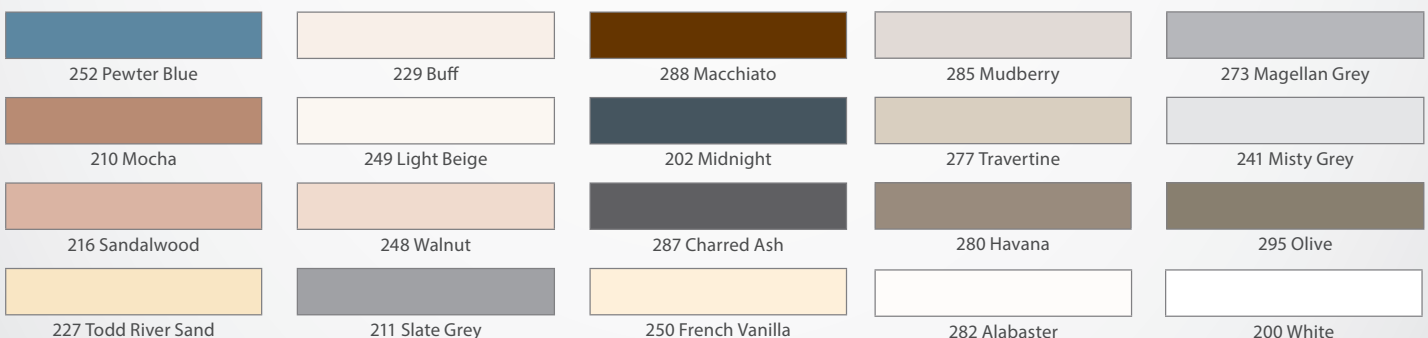

CONTACT US

1300 788 780 | www.ardexaustralia.com

Download the Ardex app
(search for 'ARDEX Australia')

SYSTEM ARDEX
PREMIUM PERFORMANCE